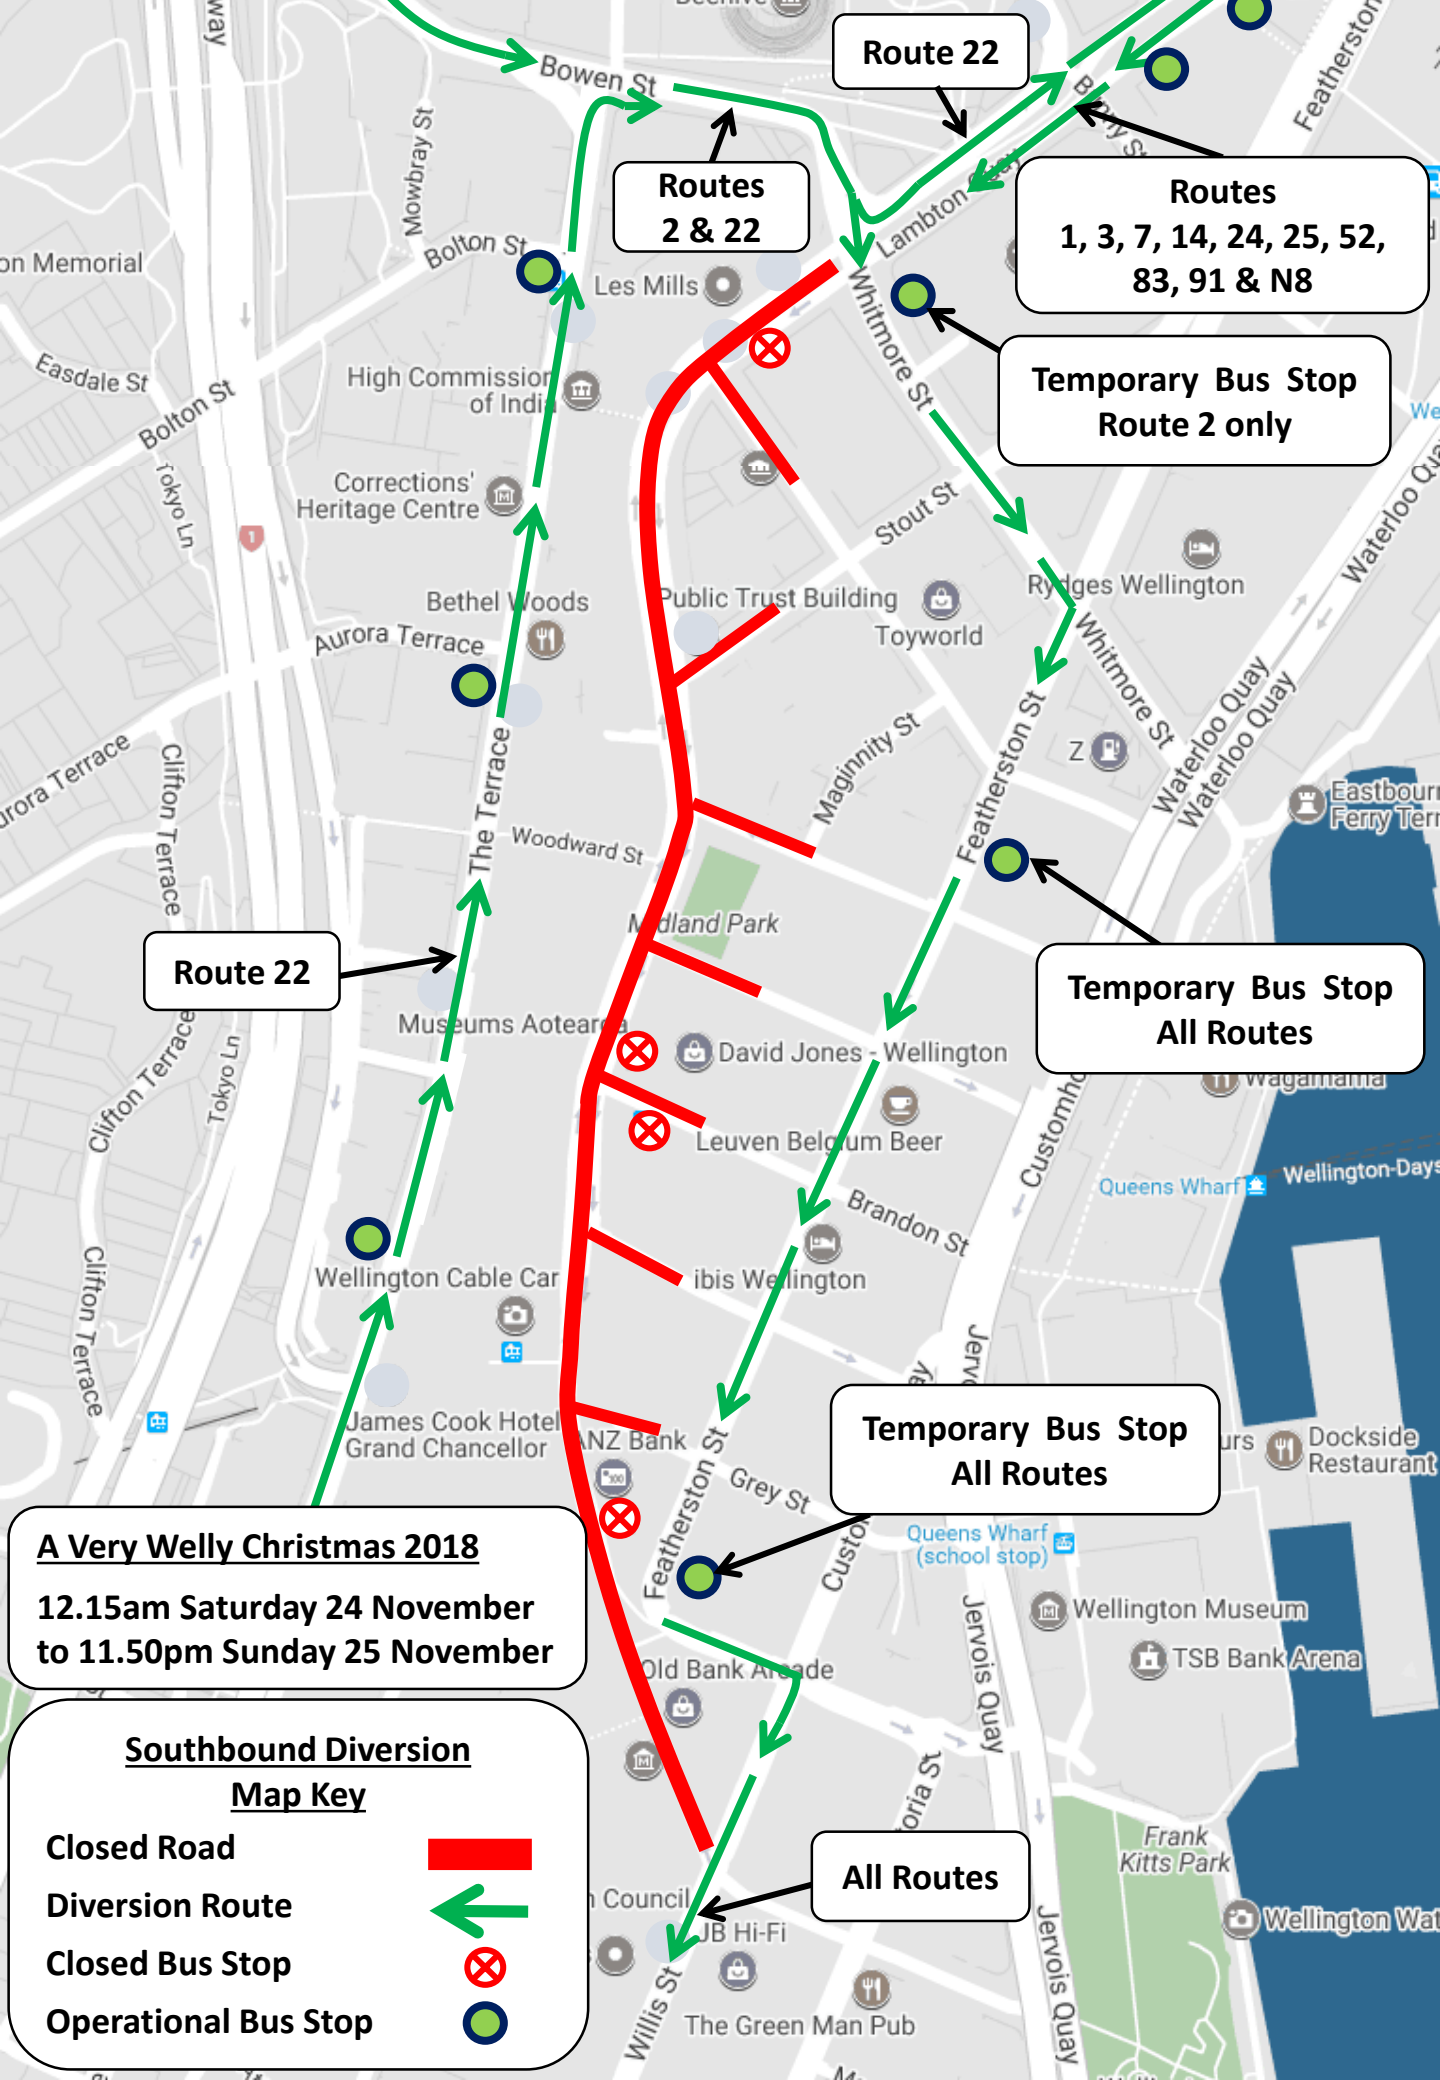

Route 2

Routes 14, 91 & N4

All other Routes

Routes 2, 22 & N3

Route 22

Temporary Bus Stop Routes 2 & N3 only

Routes 22 & N3

Temporary Bus Stop All Routes

All Routes

A Very Welly Christmas 2018
12.15am Saturday 24 November to 11.50pm Sunday 25 November

Northbound Diversion
Map Key

- Closed Road** █
- Diversion Route** ➔
- Closed Bus Stop** ⊗
- Operational Bus Stop** ●

Route 22

Routes 2 & 22

Routes 1, 3, 7, 14, 24, 25, 52, 83, 91 & N8

Temporary Bus Stop Route 2 only

Route 22

Temporary Bus Stop All Routes

Temporary Bus Stop All Routes

A Very Welly Christmas 2018
12.15am Saturday 24 November to 11.50pm Sunday 25 November

Southbound Diversion
Map Key

- Closed Road** █
- Diversion Route** ←
- Closed Bus Stop** ⊗
- Operational Bus Stop** ●

All Routes